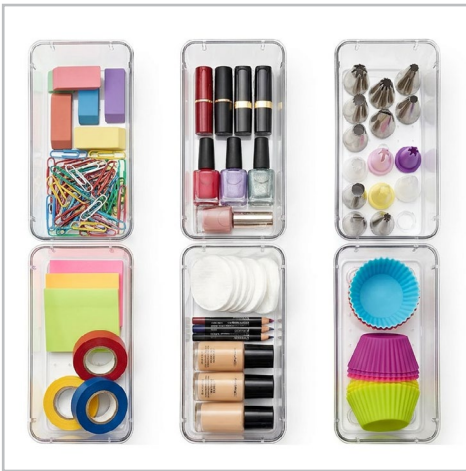

7.4 x 15 cm

UNBREAKABLE / SCRATCH PROOF

No 2

50932

DecoBella PET NO2 Clear Modular Organizer

DecoBella PET No2 Şeffaf Bölmeli Düzenleyici

Item Sizes	7,4x15x5,4 cm
Packed Item Sizes	7,4x15x5,4 cm
Item Weight	56 g
Master Carton Qty	18
Master Carton Weight	1,1 kg
Master Carton Sizes	16x24x12,2 cm