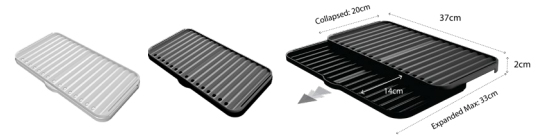

50847

DecoBella Expandable Tabletop Dish Dryer

DecoBella Genişleyebilir Bulaşıklık

Item Sizes	37x33x2 cm
Packed Item Sizes	37x20x2 cm
Item Weight	400 g
Master Carton Qty	24
Master Carton Weight	9,98 kg
Master Carton Sizes	42x38x27 cm

**Industrial
Design**

2022/001594

8 694816 508472