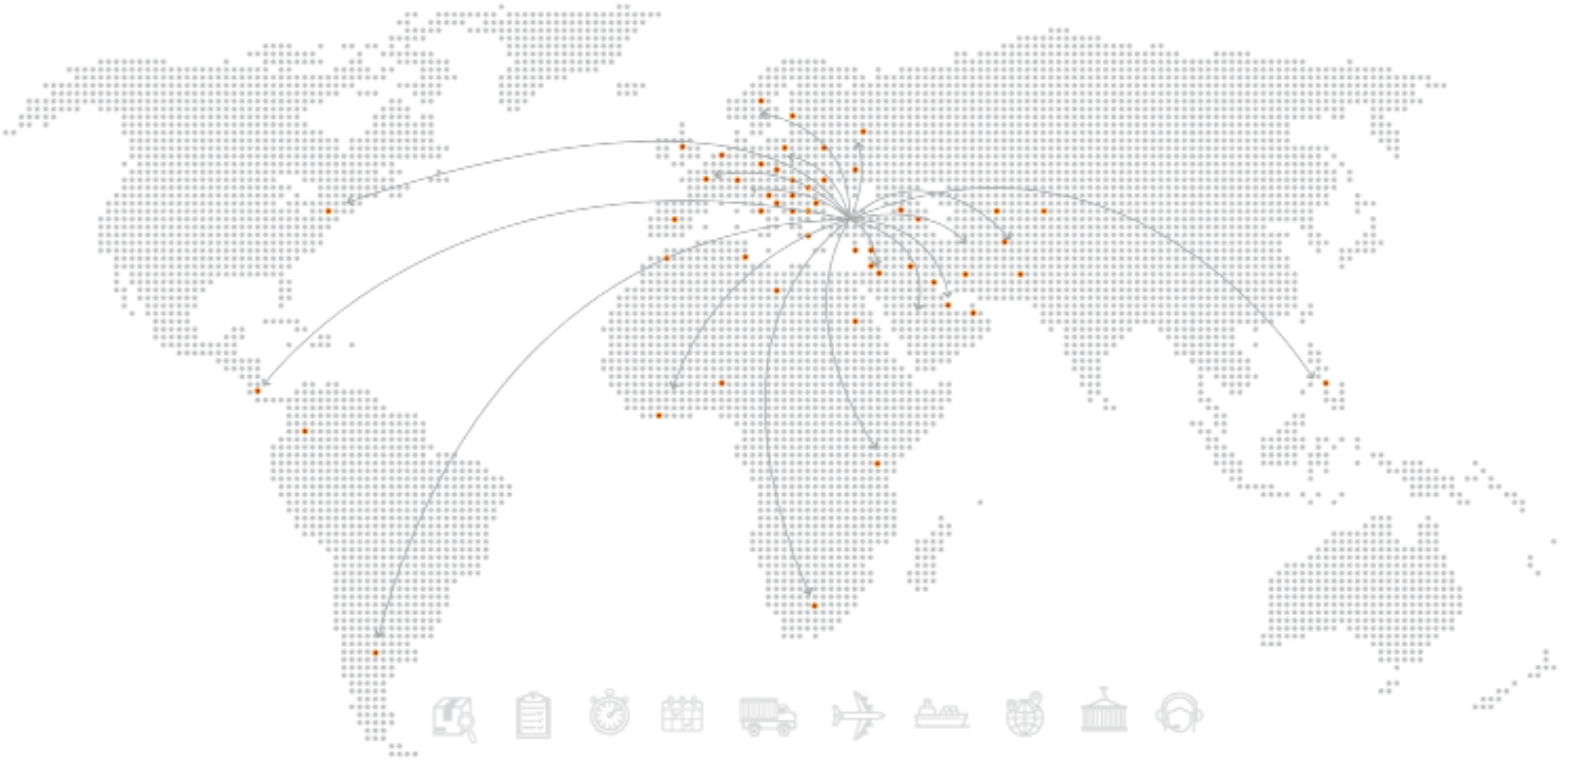

DIRECT EXPORTS TO OVER 70 COUNTRIES ON 5 CONTINENTS

5 KİTADA **70 ÜLKEYE** DOĞRUDAN İHRACAT