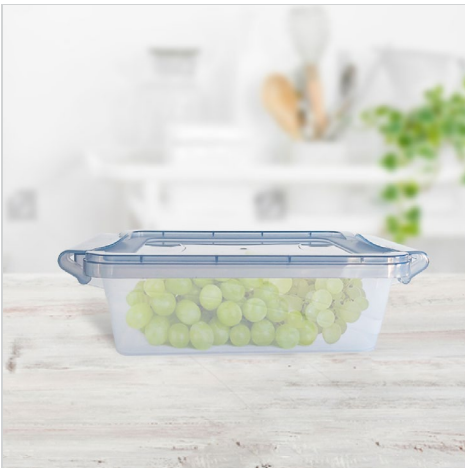

1
LITER

81120

DecoBella 1 L Lockable Storage Container

DecoBella 1 L Kilitli Saklama Kabi

Item Sizes	15,4x21,8x6 cm
Packed Item Sizes	15,4x21,8x6 cm
Item Weight	106 g
Master Carton Qty	24
Master Carton Weight	2,86 kg
Master Carton Sizes	24,5x31,5x38 cm

Industrial
Design
2020/01113