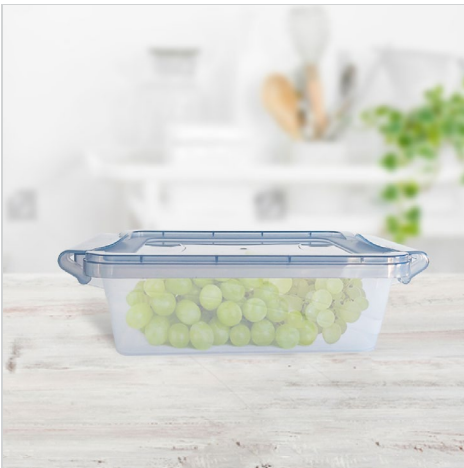

1
LITER

81120

DecoBella 1 L Lockable Storage Container

DecoBella 1 L Kilitli Saklama Kabi

Item Sizes	15,4x21,8x6 cm
Packed Item Sizes	15,4x21,8x6 cm
Item Weight	106 g
Master Carton Qty	24
Master Carton Weight	2,86 kg
Master Carton Sizes	24,5x31,5x38 cm

Industrial
Design
2020/01113