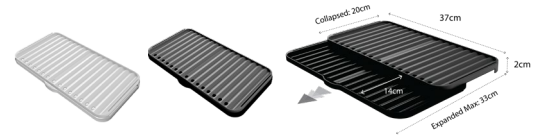

50847

DecoBella Expandable Tabletop Dish Dryer

DecoBella Genişleyebilir Bulaşıklık

Item Sizes	37x33x2 cm
Packed Item Sizes	37x20x2 cm
Item Weight	400 g
Master Carton Qty	24
Master Carton Weight	9,98 kg
Master Carton Sizes	42x38x27 cm

**Industrial
Design**

2022/001594

8 694816 508472