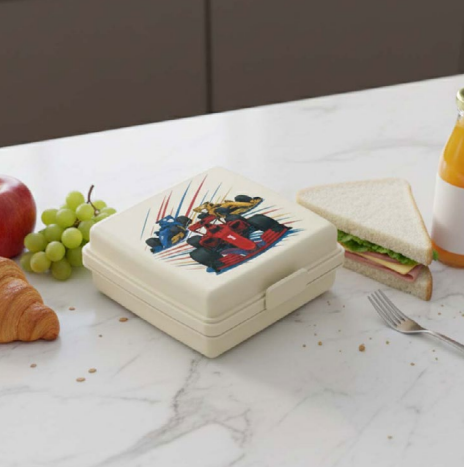

600
ML

IML

81153

DecoBella To Go Sandwich Box - Daisy Design

DecoBella Beslenme Kabı - Papatya IML Desen

Item Sizes	13,5x14x5 cm
Packed Item Sizes	13,5x14x5 cm
Item Weight	92 g
Master Carton Qty	40
Master Carton Weight	4,35 kg
Master Carton Sizes	28,3x29,5x56 cm