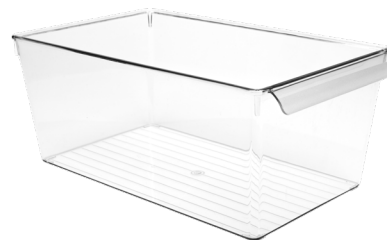

7
LITER

UNBREAKABLE / SCRATCH PROOF